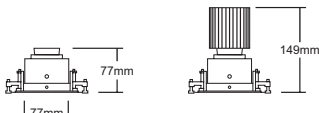

90 SERIES SQUARE 90

- Trimless Square recessed downlight with deep set reflector
- Die-cast construction
- Glare control secondary reflector
- Supplied with pre-wired remote non-dimming driver
- AlphaLED Fast Fix mechanism
- Supplied with skim bead

220lm CRI 80+ 400lm/500lm/700lm/1000lm/1300lm CRI 80+
400lm/700lm CRI 98

Cut Out 112mm x 112mm

Available by special order

- Honeycomb louvre
- Softening Lens
- Ribbed Spreading Glass
- Clear glass

PRODUCT CODE

Colour Rendering:

(8)	CRI 80+
(9)	CRI 98

(CRI 98 available in 400 & 700Lm only)

Beam Angles:

(S)	Spot: 10°
(M)	Medium: 40°
(W)	Wide: 60°

(10° spot available in 500 lm only)

Colour:

N/A