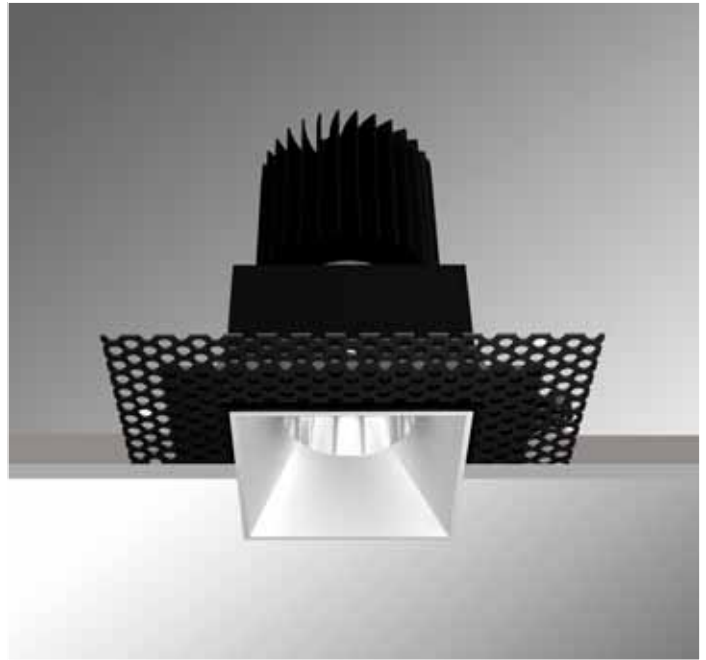

90 SERIES SQUARE 90

- Trimless Square recessed downlight with deep set reflector
- Die-cast construction
- Glare control secondary reflector
- Supplied with pre-wired remote non-dimming driver
- AlphaLED Fast Fix mechanism
- Supplied with skim bead

220lm CRI 80+ 400lm/500lm/700lm/1000lm/1300lm CRI 80+
400lm/700lm CRI 98

Cut Out 112mm x 112mm

Available by special order

- Honeycomb louvre
- Softening Lens
- Ribbed Spreading Glass
- Clear glass

PRODUCT CODE

Lumen Output:

(02)	220 lm
(04)	400 lm
(05)	500 lm
(07)	700 lm
(10)	1000 lm
(13)	1300 lm

(500 lm available for 10° spot only)

Colour Temps:

(27)	2700K
(30)	3000K
(35)	3500K
(40)	4000K

(3500K available in 1000 Lumens and above)

Colour Rendering:

(8)	CRI 80+
(9)	CRI 98

(CRI 98 available in 400 & 700Lm only)

Beam Angles:

(S)	Spot: 10°
(M)	Medium: 40°
(W)	Wide: 60°

(10° spot available in 500 lm only)

Colour:

N/A