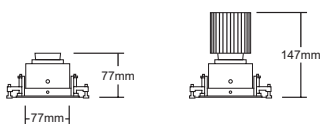

90 SERIES ROUND 90

- Trimless recessed downlight with deep set reflector
- Die-cast construction
- Glare control secondary reflector
- Supplied with pre-wired remote non-dimming driver
- AlphaLED Fast Fix mechanism
- Supplied with skim bead

220lm CRI 80+ 400lm/500lm/700lm/1000lm/1300lm CRI 80+
400lm/700lm CRI 98

Cut Out ø112mm

Available by special order

- Honeycomb louvre
- Softening Lens
- Ribbed Spreading Glass
- Clear glass

PRODUCT CODE