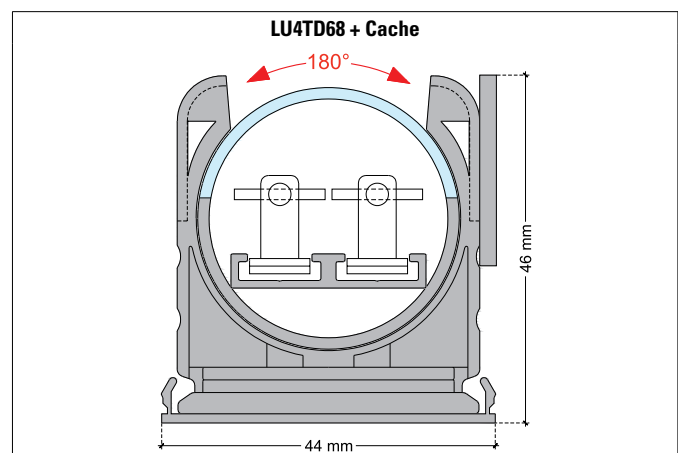

Color Temperature & Luminous Flux / Unit

	2200K	2400K	2700K	3000K	4000K
Aga-Led® B3-G2	--	97 lm	137lm	137lm	137lm
Aga-Led® B6-G2	129 lm	140 lm	166 lm	166 lm	166 lm