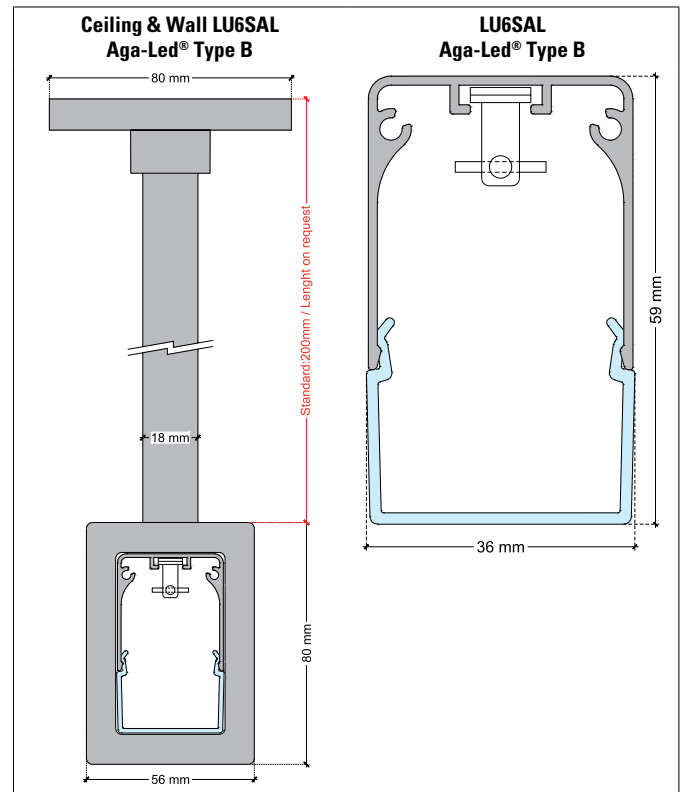

CERTIFICAT

LU6 END CAPS

Standard: ERPS-N : Ryton R-4

On Request: ERPS-A : Aluminium

AGABEKOV

AGABEKOV SA Manufacture 6, ROUTE DE COMPOIS
CH-1222 VÉSENAZ - GENEVA - SWITZERLAND
Tel. +41 22 752 47 45 Fax. +41 22 752 37 08
E - mail: info@aaabekov.com

AGABEKOV SA Bureau d'etudes 6, ROUTE DE COMPOIS
CH-1222 VÉSENAZ - GENEVA - SWITZERLAND
Tel. +41 22 752 47 45 Fax. +41 22 752 37 08
Internet: www.aaabekov.com