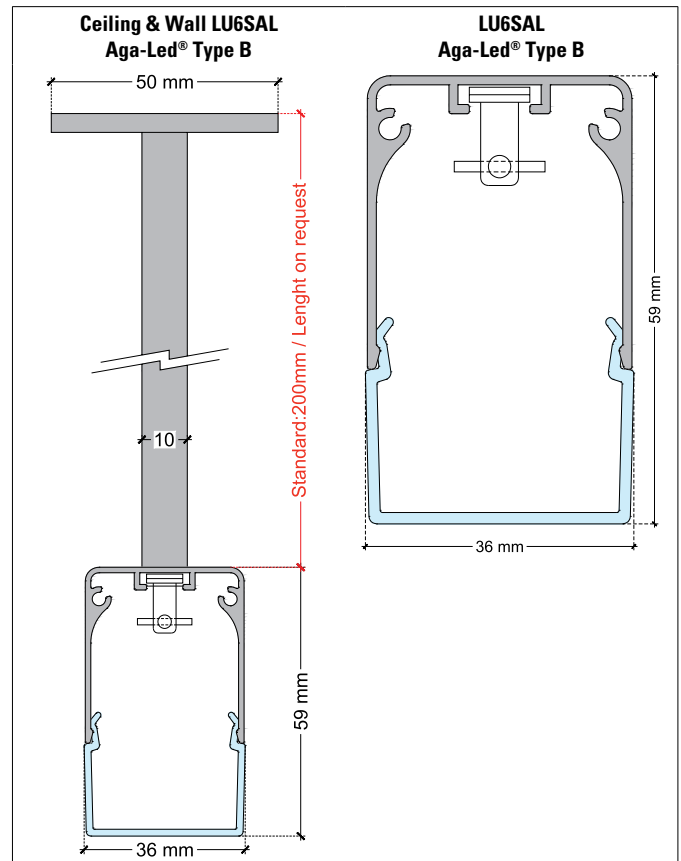

TECHNICAL DATA SHEET

Ceiling & Wall Linear Lighting / LU6SAL / Aga-Led® Type B

VERSION - 02.10.2017

STANDARD LUMINAIRE

Reference	LU6SAL
Protection Class	IP40
Lighting Source	Aga-Led® Type B
Connector	Festoon on B'Light conductor 16mm²
Size - mm	36 x 59mm without fixture
Lenght on measure	210mm to 3000mm
Nb Lighting Source	18 LED/m
Voltage	24V
Power	With B3: 17.28 W/m With B6: 21.6 W/m
Dimmable	Yes
Cover	VSM6: Opaline Glass
End Caps	ERPS-N: Ryton R-4
Fixture	Standard Height: 20cm - Number to be defined according to luminaire length

APPLICATION : WALL, CEILING OR FLOOR

FINISH

Color Finishing Profil

Standard	Natural Anodised Aluminium
On request	Thermo-enameling Power Coating RAL Color Anodising Polished Aluminium Chrome Aspect Polished Aluminium Gold Aspect

ON REQUEST

Fixture	Number to be defined - Height on measure
End Caps	ERPS-A: Aluminium
Dimming Option	1-10V, Dali, KNX <i>Ask technical departement for more information</i>

LIGHTING SOURCE

Lighting Source	Aga-Led® Type B - Generation 2	
Ref	B3	B6
Power	0.96W	1.2W
Voltage	24V	24V
Beam Angle	120°	120°
CRI	80	80
Lifetime	50'000h	
Working T°	-20°C to +45°C	
Environmental protection	Modified acrylate resin	

Color Temperature & Luminous Flux / Unit

	2200K	2400K	2700K	3000K	4000K
Aga-Led® B3-G2	--	97 lm	137lm	137lm	137lm
Aga-Led® B6-G2	129 lm	140 lm	166 lm	166 lm	166 lm

LU6 END CAPS

Standard: ERPS-N : Ryton R-4

On Request: ERPS-A : Aluminium

CERTIFICAT

AGABEKOV

AGABEKOV SA Manufacture 6, ROUTE DE COMPOIS
CH-1222 VÉSENAZ - GENEVA - SWITZERLAND
Tel. +41 22 752 47 45 Fax. +41 22 752 37 08
E - mail: info@aaabekov.com

AGABEKOV SA Bureau d'etudes 6, ROUTE DE COMPOIS
CH-1222 VÉSENAZ - GENEVA - SWITZERLAND
Tel. +41 22 752 47 45 Fax. +41 22 752 37 08
Internet: www.aaabekov.com