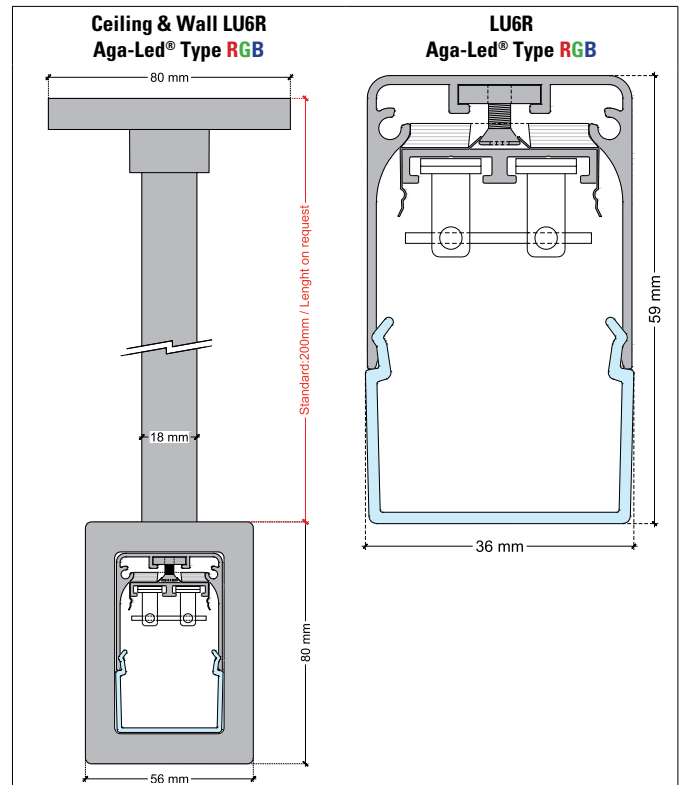

LIGHTING SOURCE

Lighting Source	Aga-Led® Type RGB
Ref	09LS05B G2
Voltage	24V
Current	Red: 20mA-Green: 40mA-Blue: 40mA
Power	2.4W
Beam Angle	120°
Light Output - mcd	Red: 750 mcd Green: 2100 mcd Blue: 450 mcd
Lifetime	50'000h
Working T°	-20°C to +45°C
Environmental protection	Modified acrylate resin