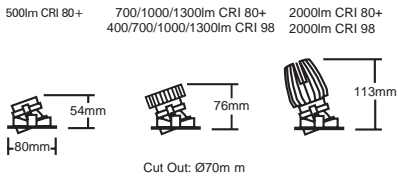

# 70 SERIES IMP

- Small tiltable recessed downlight
- Die-cast construction
- Black inner housing detail
- Supplied with pre-wired remote non-dimming driver
- Glare control and baffle accessories
- Small cut out for halogen replacement