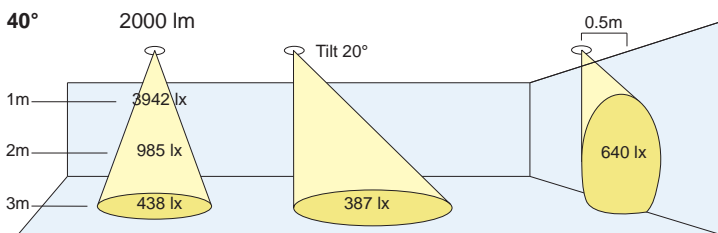

Colour:

- (W) White
- (N) Nickel Satin

IM

/**/**

Options:

Dimming:

- /DT Trailing Edge
- /DL Leading Edge
- /DD DALI
- /DA Analogue (1-10V)
- /LT Lumentalk
- /M3 3Hrs Maintained
- /ST Self Test
- /DE DALI Emergency

(Other dimming options available see page 123)