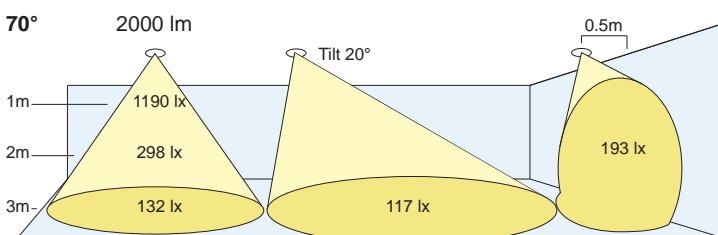

Colour:

- (W) White
- (N) Nickel Satin

IM

/**/**

Options:

Dimming:

- /DT Trailing Edge
- /DL Leading Edge
- /DD DALI
- /DA Analogue (1-10V)
- /LT Lumentalk
- /M3 3Hrs Maintained
- /ST Self Test
- /DE DALI Emergency

(Other dimming options available see page 123)