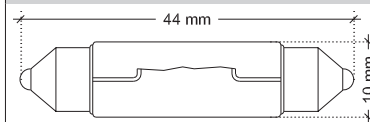

Soffite - Festoon