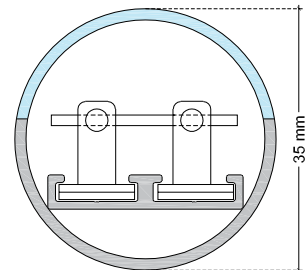

TECHNICAL DATA SHEET

LU4TR IP68 / Aga-Led® Type RGB Generation 2

VERSION - 16.05.2017

STANDARD LUMINAIRE

Reference	LU4TR68
Protection Class	IP68 - 1meter
Lighting Source	Aga-Led® RGB Generation 2
Connector	Festoon on B'Light conductor 16mm ²
Dimensions	ø35mm
Lenght standard	135 - 520 - 1015 - 1510 - 2005 - 2665 - 2995mm
Lenght on measure	on request up to 2995mm
Nb Lighting Source	17 LED/m
Voltage	24V
Power	40.8 W/m
Connecting Cable	One Side: 1m cable Silicone 180° 4x0.75mm ²
End Caps	RECS

LU4TR68 / AGA-LED® TYPE RGB - Festoon

FINISH

Color Finishing Profil

Standard	Polycarbonate <i>Not suitable for swimming-pool or chlorine environment</i>
----------	--

ON REQUEST

Fixation	FL (Width:+7mm - Ht:+10mm)
Connecting Cable	Two sides: in and out cables
Connecting Plug	AMS / AF or AMS-E / AF-E
Dimming Option	Dali, KNX <i>Ask technical departement for more information</i>

ON REQUEST: LU4T68 Fixation

LIGHTING SOURCE

Lighting Source	Aga-Led® Type RGB
Ref	09LS05B G2
Voltage	24V
Current	Red: 20mA-Green: 40mA-Blue: 40mA
Power	2.4W
Beam Angle	120°
Light Output - mcd	Red: 750 mcd Green: 2100 mcd Blue: 450 mcd
Lifetime	50'000h
Working T°	-20°C to +45°C
Environmental protection	Modified acrylate resin