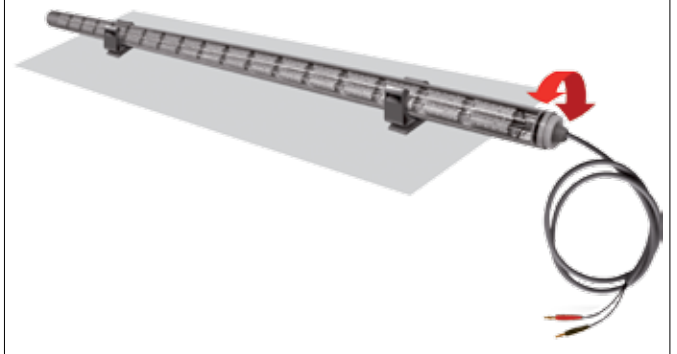

TECHNICAL DATA SHEET

LU4TR IP68 / Aga-Led® Type RGB Generation 2

VERSION - 16.05.2017

STANDARD LUMINAIRE

Reference	LU4TR68
Protection Class	IP68 - 1meter
Lighting Source	Aga-Led® RGB Generation 2
Connector	Festoon on B'Light conductor 16mm ²
Dimensions	ø35mm
Lenght standard	135 - 520 - 1015 - 1510 - 2005 - 2665 - 2995mm
Lenght on measure	on request up to 2995mm
Nb Lighting Source	17 LED/m
Voltage	24V
Power	40.8 W/m
Connecting Cable	One Side: 1m cable Silicone 180° 4x0.75mm ²
End Caps	RECS

LU4TR68 / AGA-LED® TYPE RGB - Festoon

FINISH

Color Finishing Profil

Standard	Polycarbonate <i>Not suitable for swimming-pool or chlorine environment</i>
----------	--

ON REQUEST

Fixation	FL (Width:+7mm - Ht:+10mm)
Connecting Cable	Two sides: in and out cables
Connecting Plug	AMS / AF or AMS-E / AF-E
Dimming Option	Dali, KNX <i>Ask technical departement for more information</i>

ON REQUEST: LU4T68 Fixation

LIGHTING SOURCE

Lighting Source	Aga-Led® Type RGB
Ref	09LS05B G2
Voltage	24V
Current	Red: 20mA-Green: 40mA-Blue: 40mA
Power	2.4W
Beam Angle	120°
Light Output - mcd	Red: 750 mcd Green: 2100 mcd Blue: 450 mcd
Lifetime	50'000h
Working T°	-20°C to +45°C
Environmental protection	Modified acrylate resin