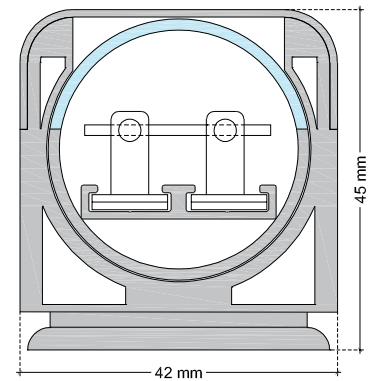

TECHNICAL DATA SHEET

LU4TR IP68 / Aga-Led® Type RGB Generation 2

VERSION - 16.05.2017

STANDARD LUMINAIRE

Reference	LU4TR68
Protection Class	IP68 - 1meter
Lighting Source	Aga-Led® RGB Generation 2
Connector	Festoon on B'Light conductor 16mm ²
Dimensions	ø35mm
Lenght standard	135 - 520 - 1015 - 1510 - 2005 - 2665 - 2995mm
Lenght on measure	on request up to 2995mm
Nb Lighting Source	17 LED/m
Voltage	24V
Power	40.8 W/m
Connecting Cable	One Side: 1m cable Silicone 180° 4x0.75mm ²
End Caps	RECS

LU4TR68 / AGA-LED® TYPE RGB - Festoon

FINISH

Color Finishing Profil

Standard	Polycarbonate <i>Not suitable for swimming-pool or chlorine environment</i>
----------	--

ON REQUEST

Fixation	FL (Width:+7mm - Ht:+10mm)
Connecting Cable	Two sides: in and out cables
Connecting Plug	AMS / AF or AMS-E / AF-E
Dimming Option	Dali, KNX <i>Ask technical departement for more information</i>

ON REQUEST: LU4T68 Fixation

LIGHTING SOURCE

Lighting Source	Aga-Led® Type RGB
Ref	09LS05B G2
Voltage	24V
Current	Red: 20mA-Green: 40mA-Blue: 40mA
Power	2.4W
Beam Angle	120°
Light Output - mcd	Red: 750 mcd Green: 2100 mcd Blue: 450 mcd
Lifetime	50'000h
Working T°	-20°C to +45°C
Environmental protection	Modified acrylate resin