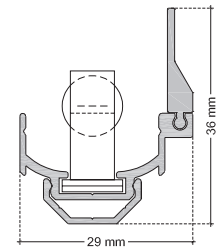

TECHNICAL DATA SHEET

LU4CX IP20 / Xenon

VERSION - 28.04.2016

STANDARD LUMINAIRE

Reference	LU4CX			
Protection Class	IP20			
Lighting Source	Xenon			
Connector	Rigid Loop on B'Light conductor 16mm ²			
Dimensions	29 x 32mm			
Standard Length	330 - 670 - 1000 - 1330 - 1670 - 2000mm			
Length on measure	on request up to 3000mm			
Nb Lighting Unit	17 bulbs/m			
Voltage	24V			
Power	3W	5W	8.5W	10W
	51 W/m	85 W/m	144.5 W/m	170 W/m
Connecting Cable	1m standard cable 2x2.5mm ²			

CERTIFICAT

APPLICATION: Cornices, Stairs, Shelves

LU4CX / Xenon - Rigid Loop

ON REQUEST: LU4CX Fixation FCU

ON REQUEST: LU4CX Cover

VRC (or VRM)
Xenon 5W max.

VSC (or VSM)
Xenon 5W max.

ON REQUEST: LU4X End Caps

EU4

EU4C

ON REQUEST : Connecting plug AF/AMS