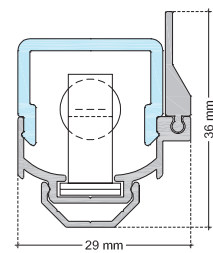

TECHNICAL DATA SHEET

LU4CX IP20 / Xenon

VERSION - 28.04.2016

STANDARD LUMINAIRE

Reference	LU4CX			
Protection Class	IP20			
Lighting Source	Xenon			
Connector	Rigid Loop on B'Light conductor 16mm ²			
Dimensions	29 x 32mm			
Standard Length	330 - 670 - 1000 - 1330 - 1670 - 2000mm			
Length on measure	on request up to 3000mm			
Nb Lighting Unit	17 bulbs/m			
Voltage	24V			
Power	3W	5W	8.5W	10W
	51 W/m	85 W/m	144.5 W/m	170 W/m
Connecting Cable	1m standard cable 2x2.5mm ²			

CERTIFICAT

APPLICATION: Cornices, Stairs, Shelves

LU4CX / Xenon - Rigid Loop

ON REQUEST: LU4CX Fixation FCU

ON REQUEST: LU4CX Cover

VRC (or VRM)
Xenon 5W max.

VSC (or VSM)
Xenon 5W max.

ON REQUEST: LU4X End Caps

EU4

EU4C

ON REQUEST : Connecting plug AF/AMS