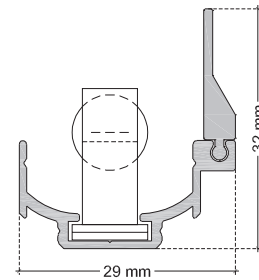

LU4CX / Xenon - Rigid Loop

ON REQUEST: LU4CX Fixation FCU