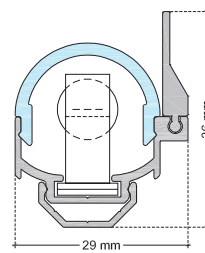

TECHNICAL DATA SHEET

LU4CX IP20 / Xenon

VERSION - 28.04.2016

STANDARD LUMINAIRE

Reference	LU4CX			
Protection Class	IP20			
Lighting Source	Xenon			
Connector	Rigid Loop on B'Light conductor 16mm ²			
Dimensions	29 x 32mm			
Standard Length	330 - 670 - 1000 - 1330 - 1670 - 2000mm			
Length on measure	on request up to 3000mm			
Nb Lighting Unit	17 bulbs/m			
Voltage	24V			
Power	3W	5W	8.5W	10W
	51 W/m	85 W/m	144.5 W/m	170 W/m
Connecting Cable	1m standard cable 2x2.5mm ²			

CERTIFICAT

APPLICATION: Cornices, Stairs, Shelves

LU4CX / Xenon - Rigid Loop

ON REQUEST: LU4CX Fixation FCU

ON REQUEST: LU4CX Cover

VRC (or VRM)
Xenon 5W max.

VSC (or VSM)
Xenon 5W max.

ON REQUEST: LU4X End Caps

EU4

EU4C

ON REQUEST : Connecting plug AF/AMS