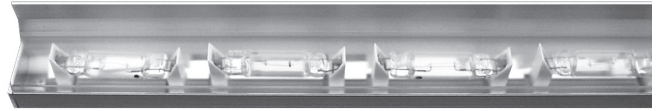

TECHNICAL DATA SHEET

LU4CX IP20 / Xenon

VERSION - 28.04.2016

STANDARD LUMINAIRE

Reference	LU4CX			
Protection Class	IP20			
Lighting Source	Xenon			
Connector	Rigid Loop on B'Light conductor 16mm²			
Dimensions	29 x 32mm			
Standard Length	330 - 670 - 1000 - 1330 - 1670 - 2000mm			
Length on measure	on request up to 3000mm			
Nb Lighting Unit	17 bulbs/m			
Voltage	24V			
Power	3W	5W	8.5W	10W
	51 W/m	85 W/m	144.5 W/m	170 W/m
Connecting Cable	1m standard cable 2x2.5mm²			

FINISH

Color Finishing Profil

Standard	Natural Anodised Aluminium
On request	Thermo-Enameling Powder Coating RAL Color Anodising Polished Aluminium Chrome Aspect Polished Aluminium Old Gold Aspect

ON REQUEST

Fixation	FCU (Width: +4mm)
Reflector	RIP
Cover	VRC (Clear Glass) / VRM (Opaline Glass) VSC (Clear Glass) / VSM (Opaline Glass)
End Caps	EU4 EU4C (For VSC/VSM Cover)
Connecting Plug	AMS / AF
Dimming Option	Phase 220V, Dali, KNX <i>Ask technical departement for more information</i>

LIGHTING SOURCE

Lighting Source	Xenon Long Life			
Glass	Clear or Frosted			
Power	3W	5W	8.5W	10W
Voltage	24V	24V	24V	24V
Beam Angle	360°	360°	360°	360°
Color Temperature	2300K	2400K	2600K	2500K
Light Output lm/unit	12.6lm	40lm	95lm	90lm
Lifetime	20'000h	20'000h	10'000h	20'000h

CERTIFICAT

APPLICATION: Cornices, Stairs, Shelves