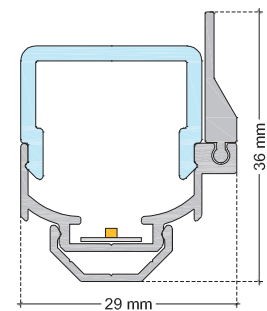

ON REQUEST: LU4AL Cover

VRC (or VRM)

VSC (or VSM)

LIGHTING SOURCE

Ref	FLEX-EXCITE
Voltage	24V
Beam Angle	120°
CRI	>90
Cut-Options	every 50mm
Lifetime	50'000h or 5 years
Working T°	-35°C to +50°C
Dimming Control	24V Constant Voltable / 1-10V, Dali, KNX

Flex Excite - Power and Luminous Flux per meter

	2700K	3000K	4000K
	6.2W/m - 600lm/m	6.2W/m - 600lm/m	5.6W/m - 615lm/m
	11.2W/m - 1190lm/m	11.2W/m - 1190lm/m	10.8W/m - 1220lm/m
	18W/m - 1770lm/m	18W/m - 1770lm/m	15.8W/m - 1220lm/m
	2 W/m - 2470lm/m	26W/m - 2470lm/m	22.6W/m - 2440lm/m

CERTIFICAT

ON REQUEST: LU4AL End Caps

EU4

EU4C

ON REQUEST : Connecting plug AF/AMS