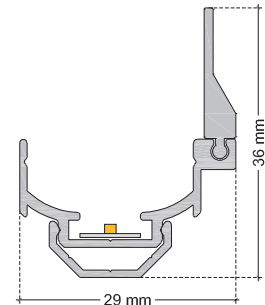

ON REQUEST: LU4CAL Fixation FCU