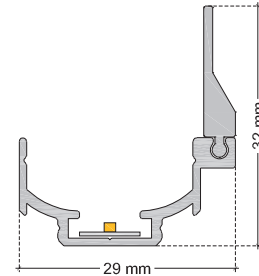

TECHNICAL DATA SHEET

LU4CAL IP20 / Flex Advance

VERSION - 28.04.2016

STANDARD LUMINAIRE

Reference	LU4CAL
Protection Class	IP20
Lighting Source	Flex Advance
Dimensions	29 x 32mm
Standard Length	330 - 670 - 1000 - 1330 - 1670 - 2000mm
Length on measure	on request up to 3000mm
Nb Lighting Unit	70 LED/m
Voltage	24V
Power	4.3W/m to 13.8W/m
Connecting Cable	1m standard cable 2x1.5mm²

APPLICATION: Cornices, Windows, Balustrades

LU4CAL / Flex Advance

FINISH

Color Finishing Profil

Standard	Natural Anodised Aluminium
On request	Thermo-Enameling Powder Coating RAL Color Anodising Polished Aluminium Chrome Aspect Polished Aluminium Gold Aspect

ON REQUEST

Fixation	FCU (Width: +4mm)
Cover	VRC (Clear Glass) / VRM (Opaline Glass) VSC (Clear Glass) / VSM (Opaline Glass)
End Caps	EU4 EU4C (For VSC/VSM Cover)
Connecting Plug	AMS / AF
Dimming Option	1-10V, Dali, KNX <i>Ask technical departement for more information</i>