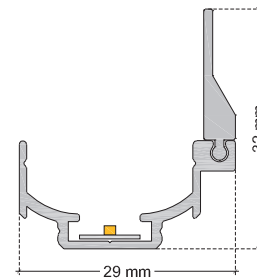

TECHNICAL DATA SHEET

LU4AL IP20 / Flex Excite

VERSION - 28.04.2016

STANDARD LUMINAIRE

Reference	LU4AL
Protection Class	IP20
Lighting Source	Flex Excite
Dimensions	24 x32mm
Standard Length	330 - 670 - 1000 - 1330 - 1670 - 2000mm
Length on measure	on request up to 3000mm
Nb Lighting Unit	140 LED/m
Voltage	24V
Power	6.2W/m to 26W/m
Connecting Cable	1m standard cable 2x1.5mm²

APPLICATION: Cornices, Windows, Balustrades

LU4AL / Flex Excite

FINISH

Color Finishing Profil

Standard	Natural Anodised Aluminium
On request	Thermo-Enameling Powder Coating RAL Color Anodising Polished Aluminium Chrome Aspect Polished Aluminium Gold Aspect

ON REQUEST

Fixation	FCU (Width: +4mm)
Cover	VRC (Clear Glass) / VRM (Opaline Glass) VSC (Clear Glass) / VSM (Opaline Glass)
End Caps	EU4 EU4C (For VSC/VSM Cover)
Connecting Plug	AMS / AF
Dimming Option	1-10V, Dali, KNX <i>Ask technical departement for more information</i>