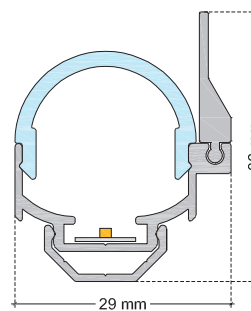

ON REQUEST: LU4CAL Cover

VRC (or VRM)

VSC (or VSM)

LIGHTING SOURCE

Ref	FLEX-ADVANCE
Voltage	24V
Beam Angle	120°
CRI	>80
Cut-Options	every 100mm
Lifetime	50'000h or 5 years
Working T°	-35°C to +50°C
Dimming Control	24V Constant Voltable / 1-10V, Dali, KNX

Flex Advance - Power and Luminous Flux per meter

3000K	4000K
4.3W/m - 510lm/m	4.3W/m - 510lm/m
8.9W/m - 1020lm/m	8.9W/m - 1020lm/m
13.8W/m - 1530lm/m	13.8W/m - 1530lm/m

CERTIFICAT

ON REQUEST: LU4CAL End Caps

EU4

EU4C

ON REQUEST : Connecting plug AF/AMS