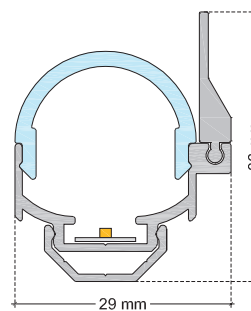

ON REQUEST: LU4AL Cover

VRC (or VRM)

VSC (or VSM)

LIGHTING SOURCE

Ref	FLEX-EXCITE
Voltage	24V
Beam Angle	120°
CRI	>90
Cut-Options	every 50mm
Lifetime	50'000h or 5 years
Working T°	-35°C to +50°C
Dimming Control	24V Constant Voltable / 1-10V, Dali, KNX

Flex Excite - Power and Luminous Flux per meter

	2700K	3000K	4000K
	6.2W/m - 600lm/m	6.2W/m - 600lm/m	5.6W/m - 615lm/m
	11.2W/m - 1190lm/m	11.2W/m - 1190lm/m	10.8W/m - 1220lm/m
	18W/m - 1770lm/m	18W/m - 1770lm/m	15.8W/m - 1220lm/m
	2 W/m - 2470lm/m	26W/m - 2470lm/m	22.6W/m - 2440lm/m

CERTIFICAT

ON REQUEST: LU4AL End Caps

EU4

EU4C

ON REQUEST : Connecting plug AF/AMS