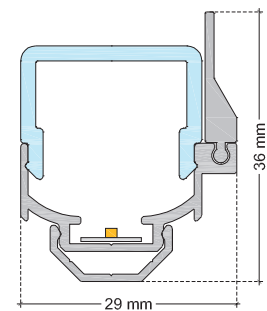

ON REQUEST: LU4CAL Cover

VRC (or VRM)

VSC (or VSM)

LIGHTING SOURCE

Ref	FLEX-ADVANCE
Voltage	24V
Beam Angle	120°
CRI	>80
Cut-Options	every 100mm
Lifetime	50'000h or 5 years
Working T°	-35°C to +50°C
Dimming Control	24V Constant Voltable / 1-10V, Dali, KNX

Flex Advance - Power and Luminous Flux per meter

3000K	4000K
4.3W/m - 510lm/m	4.3W/m - 510lm/m
8.9W/m - 1020lm/m	8.9W/m - 1020lm/m
13.8W/m - 1530lm/m	13.8W/m - 1530lm/m

CERTIFICAT

ON REQUEST: LU4CAL End Caps

EU4

EU4C

ON REQUEST : Connecting plug AF/AMS