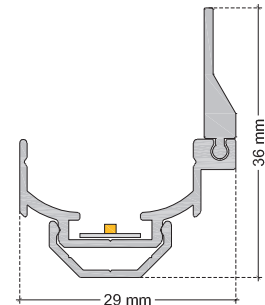

ON REQUEST: LU4AL Fixation FCU