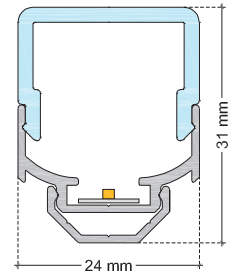

TECHNICAL DATA SHEET

LU4AL IP20 / Flex Advance

VERSION - 27.04.2016

STANDARD LUMINAIRE

Reference	LU4AL
Protection Class	IP20
Lighting Source	Flex Advance
Dimensions	24 x 21mm
Standard Length	330 - 670 - 1000 - 1330 - 1670 - 2000mm
Length on measure	on request up to 3000mm
Nb Lighting Unit	70 LED/m
Voltage	24V
Power	4.3W/m to 13.8W/m
Connecting Cable	1m standard cable 2x1.5mm ²

LU4AL / Flex Advance

ON REQUEST: LU4AL Fixation FCU

ON REQUEST: LU4AL Cover

VRC (or VRM)

VSC (or VSM)

ON REQUEST: LU4AL End Caps

EU4

EU4C

ON REQUEST: Connecting plug AF/AMS

TECHNICAL DATA SHEET

LU4AL IP20 / Flex Excite

VERSION - 27.04.2016

STANDARD LUMINAIRE

Reference	LU4AL
Protection Class	IP20
Lighting Source	Flex Excite
Dimensions	24 x 21mm
Standard Length	330 - 670 - 1000 - 1330 - 1670 - 2000mm
Length on measure	on request up to 3000mm
Nb Lighting Unit	140 LED/m
Voltage	24V
Power	6.2W/m to 26W/m
Connecting Cable	1m standard cable 2x1.5mm ²