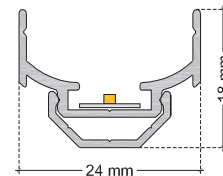

ON REQUEST: LU4AL Fixation FCU