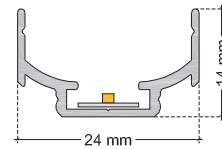

APPLICATION: Cornices, Windows, Balustrades

LU4AL / Flex Excite