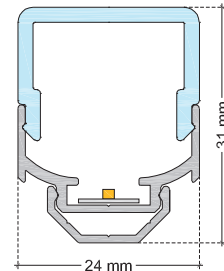

ON REQUEST: LU4AL Cover

VRC (or VRM)

VSC (or VSM)

ON REQUEST: LU4AL End Caps

EU4

EU4C

ON REQUEST : Connecting plug AF/AMS