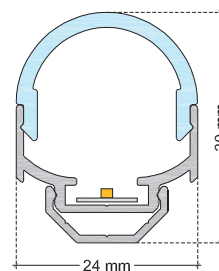

LU4AL / Flex Advance

ON REQUEST: LU4AL Fixation FCU

ON REQUEST: LU4AL Cover

VRC (or VRM)

VSC (or VSM)

ON REQUEST: LU4AL End Caps

EU4

EU4C

ON REQUEST: Connecting plug AF/AMS

TECHNICAL DATA SHEET

LU4AL IP20 / Flex Excite

VERSION - 27.04.2016

STANDARD LUMINAIRE

Reference	LU4AL
Protection Class	IP20
Lighting Source	Flex Excite
Dimensions	24 x 21mm
Standard Length	330 - 670 - 1000 - 1330 - 1670 - 2000mm
Length on measure	on request up to 3000mm
Nb Lighting Unit	140 LED/m
Voltage	24V
Power	6.2W/m to 26W/m
Connecting Cable	1m standard cable 2x1.5mm ²