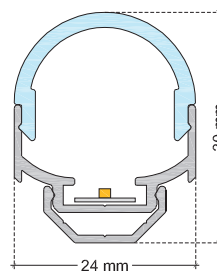

ON REQUEST: LU4AL Cover

VRC (or VRM)

VSC (or VSM)

ON REQUEST: LU4AL End Caps

EU4

EU4C

ON REQUEST : Connecting plug AF/AMS