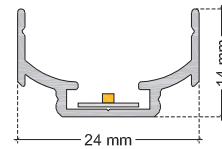

APPLICATION: Cornices, Windows, Balustrades

LU4AL / Flex Advance