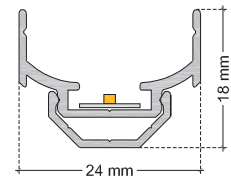

ON REQUEST: LU4AL Fixation FCU