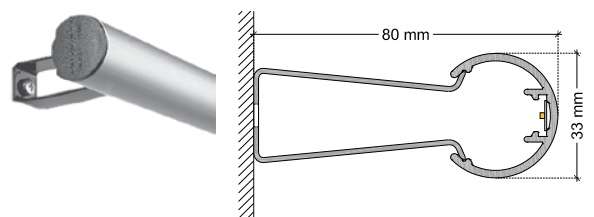

FIXATION RBS

ON REQUEST: LT2AL END CAPS

EPR

EPR190