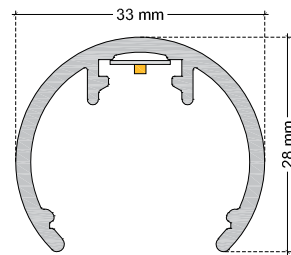

TECHNICAL DATA SHEET

LT2AL IP20 / Flex Led

VERSION - 16.03.2017

STANDARD LUMINAIRE

Reference	LT2AL
Protection Class	IP20
Lighting Source	Flex Led
Dimensions	ø33 x 28mm
Standard Length	330 - 670 - 1000 - 1330 - 1670 - 2000 - 2330mm
Length on measure	on request up to 2990mm
Nb Lighting Unit	60 LED/m
Voltage	24V
Power	4.8W/m
Connecting Cable	1m standard cable 2x1.5mm²

FINISH

Color Finishing Profil

Standard	Natural Anodised Aluminium
On request	Thermo-Enameling Powder Coating RAL Color Anodising Polished Aluminium Chrome Aspect Polished Aluminium Gold Aspect Plywood

ON REQUEST

Fixation	RBA or RBS
Cover or Grid	VFC: Clear Glass VFO: Opaline Glass GRPR (Grid not possible with Aga-Led® B3)
End Caps	EPR - EPR190
Connecting Plug	AMS / AF
Dimming Option	1-10V, Dali, KNX <i>Ask technical departement for more information</i>

LIGHTING SOURCE

Lighting Source	Flex Led
Voltage	24V
Power	4.8W/m
Nb Led	60 LED/m - LED Pitch: 16.8mm
Beam Angle	120°
CRI	>80
Cut-Out	every 100mm
Lifetime	50'000h or 5 years
Working T°	-30°C to +75°C

Color Temperature & Luminous Flux / Meter

CCT	2700K	3000K	4000K
lm/m	129 lm	140 lm	166 lm

CERTIFICAT

LT2AL - Flex Led

ON REQUEST: LT2AL COVER OR GRID

Cover: VFC (or VFO)