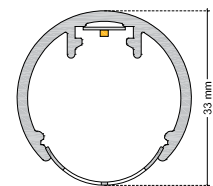

TECHNICAL DATA SHEET

LT2AL IP20 / Flex Led

VERSION - 16.03.2017

STANDARD LUMINAIRE

Reference	LT2AL
Protection Class	IP20
Lighting Source	Flex Led
Dimensions	ø33 x 28mm
Standard Length	330 - 670 - 1000 - 1330 - 1670 - 2000 - 2330mm
Length on measure	on request up to 2990mm
Nb Lighting Unit	60 LED/m
Voltage	24V
Power	4.8W/m
Connecting Cable	1m standard cable 2x1.5mm²

FINISH

Color Finishing Profil

Standard	Natural Anodised Aluminium
On request	Thermo-Enameling Powder Coating RAL Color Anodising Polished Aluminium Chrome Aspect Polished Aluminium Gold Aspect Plywood

ON REQUEST

Fixation	RBA or RBS
Cover or Grid	VFC: Clear Glass VFO: Opaline Glass GRPR (Grid not possible with Aga-Led® B3)
End Caps	EPR - EPR190
Connecting Plug	AMS / AF
Dimming Option	1-10V, Dali, KNX <i>Ask technical departement for more information</i>

LIGHTING SOURCE

Lighting Source	Flex Led
Voltage	24V
Power	4.8W/m
Nb Led	60 LED/m - LED Pitch: 16.8mm
Beam Angle	120°
CRI	>80
Cut-Out	every 100mm
Lifetime	50'000h or 5 years
Working T°	-30°C to +75°C

Color Temperature & Luminous Flux / Meter

CCT	2700K	3000K	4000K
lm/m	129 lm	140 lm	166 lm

CERTIFICAT

LT2AL - Flex Led

ON REQUEST: LT2AL COVER OR GRID

Cover: VFC (or VFO)

Grid: GRPR

ON REQUEST : LT2AL FIXATION

FIXATION RBA

FIXATION RBS

ON REQUEST: LT2AL END CAPS

EPR

EPR190