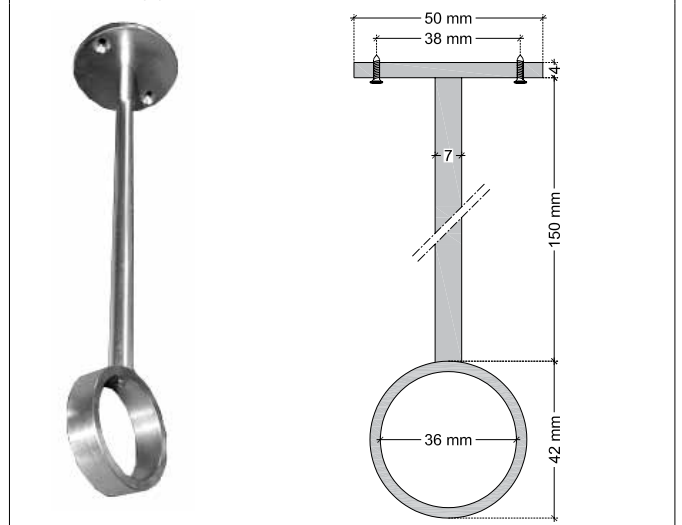

MEDIAN SUPPORT : FC-W

Every 900mm for a safe installation
Not available in plywood