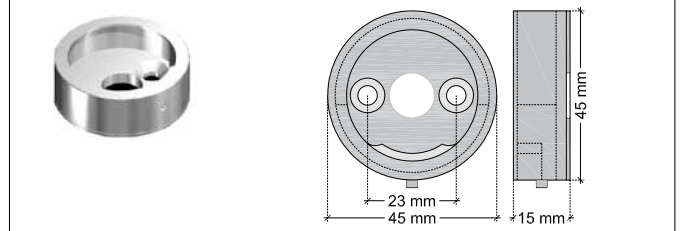

WALL FIXATION : FT1-W

Not available in plywood