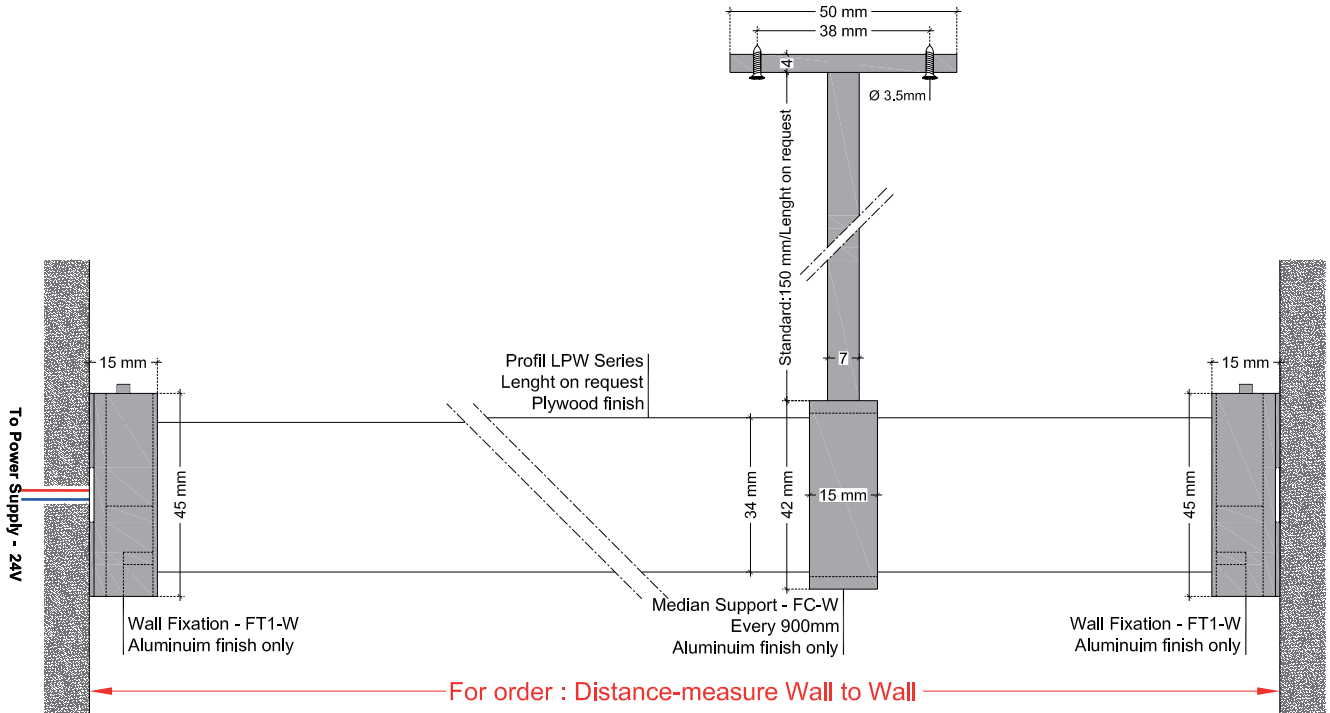

TECHNICAL DATA SHEET

Hanging Rod with Light / INSTALLATION

VERSION - 03.08.2016

AGABEKOV

AGABEKOV SA Manufacture 6, ROUTE DE COMPOIS
CH-1222 VÉSENAZ - GENEVA - SWITZERLAND
Tel. +41 22 752 47 45 Fax. +41 22 752 37 08
E-mail: info@agabekov.com

AGABEKOV SA Bureau d'etudes 6, ROUTE DE COMPOIS
CH-1222 VÉSENAZ - GENEVA - SWITZERLAND
Tel. +41 22 752 47 45 Fax. +41 22 752 37 08
Internet: www.agabekov.com