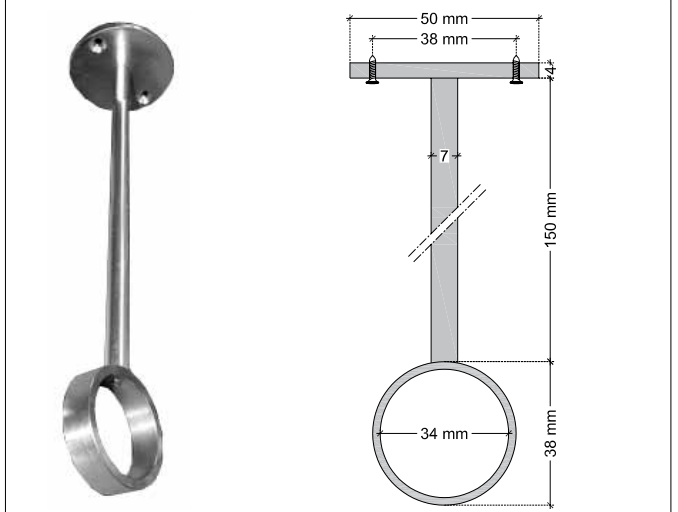

On Request: MEDIAN SUPPORT : FC

Every 900mm for a safe installation
Not available in plywood