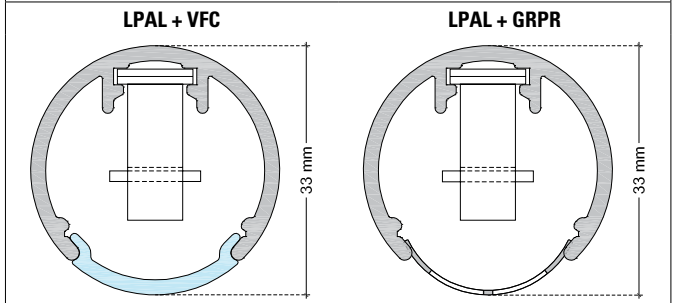

LPAL / AGA-LED® TYPE B - Rigid Loop