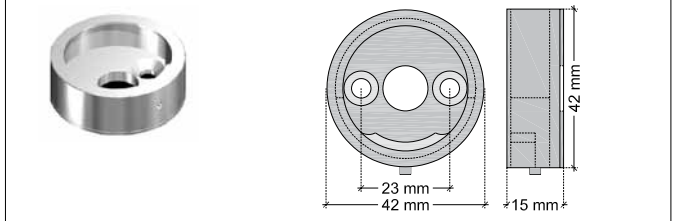

WALL FIXATION : FT1

Not available in plywood