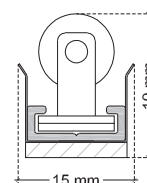

TECHNICAL DATA SHEET

LLS IP20 / Soffite

VERSION - 16.03.2016

STANDARD LUMINAIRE

Reference	LLS		
Protection Class	IP20		
Lighting Source	Soffite		
Connector	Festoon on B'Light conductor 16mm ²		
Dimensions	13 x 21mm		
Standard Length	330 - 670 - 1000 - 1330 - 1670 - 2000mm		
Length on measure	on request up to 3000mm		
Nb Lighting Unit	17 bulbs/m		
Voltage	24V		
Power	Xenon 3W	Xenon 5W	Xenon 10W
	51 W/m	85 W/m	170 W/m

CERTIFICAT

APPLICATION: cornices, handrails, stairs, shelves

LLS / XENON - Festoon

LLS + FCP-S

LLS + BFA

ON REQUEST : Connecting Cable

COS3 Power Connector

2x1m conductors of 2.5mm²

COS4 Linear bridging

2x8cm conductors of 2.5mm²

COS4a Corner bridging

1x8cm conductors of 2.5mm²
1x11cm conductors of 2.5mm²

ON REQUEST : Connecting plug AMS/AF