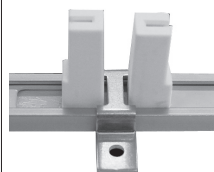

CERTIFICAT

APPLICATION: cornices, handrails, stairs, shelves

LLS / XENON - Festoon

LLS + FCP-S

LLS + BFA

ON REQUEST : Connecting Cable

COS3 Power Connector

2x1m conductors of 2.5mm²

COS4 Linear bridging

2x8cm conductors of 2.5mm²

COS4a Corner bridging

1x8cm conductors of 2.5mm²
1x11cm conductors of 2.5mm²

ON REQUEST : Connecting plug AMS/AF