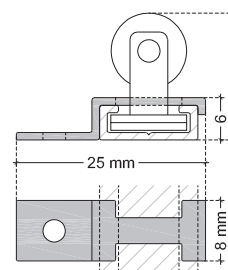

TECHNICAL DATA SHEET

LLS IP20 / Soffite

VERSION - 16.03.2016

STANDARD LUMINAIRE

Reference	LLS		
Protection Class	IP20		
Lighting Source	Soffite		
Connector	Festoon on B'Light conductor 16mm ²		
Dimensions	13 x 21mm		
Standard Length	330 - 670 - 1000 - 1330 - 1670 - 2000mm		
Length on measure	on request up to 3000mm		
Nb Lighting Unit	17 bulbs/m		
Voltage	24V		
Power	Xenon 3W	Xenon 5W	Xenon 10W
	51 W/m	85 W/m	170 W/m

CERTIFICAT

APPLICATION: cornices, handrails, stairs, shelves

LLS / XENON - Festoon

LLS + FCP-S

LLS + BFA

ON REQUEST : Connecting Cable

COS3 Power Connector

2x1m conductors of 2.5mm²

COS4 Linear bridging

2x8cm conductors of 2.5mm²

COS4a Corner bridging

1x8cm conductors of 2.5mm²
1x11cm conductors of 2.5mm²

ON REQUEST : Connecting plug AMS/AF