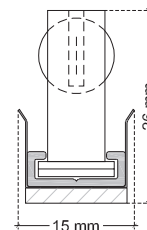

LFX-AC + FCP-S