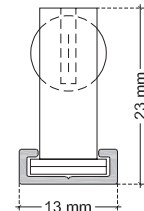

LFX-AC / XENON - Rigid Loop