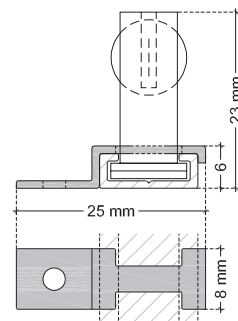

LFX-AC + BFA

ON REQUEST : Connecting Cable

COS3 Power Connector

2x1m conductors of 2.5mm²

COS4 Linear bridging

2x8cm conductors of 2.5mm²

COS4a Corner bridging

1x8cm conductors of 2.5mm²
1x11cm conductors of 2.5mm²

ON REQUEST : Connecting plug AMS/AF