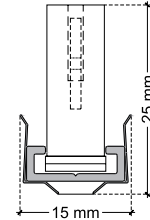

FCP (fixed with screw)