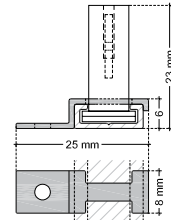

TECHNICAL DATA SHEET

LFALC IP20 / Aga-Led® Type B

VERSION - 06.07.2017

STANDARD LUMINAIRE

Reference	LFALC
Protection Class	IP20
Lighting Source	Aga-Led® Type B
Connector	4 Positions on B'Light conductor 16mm ²
Dimensions	13x23mm
Standard Length	330 - 670 - 1000 - 1330 - 1670 - 2000mm
Length on measure	on request up to 3000mm
Nb Lighting Unit	18 LED/m
Voltage	24V
Power	17.28W/m to 21.60 W/m
Connecting Cable	COS3: 1m standard cable 2x1.5mm ²

ON REQUEST: LFALC Fixation

FCP-S (fixed with tape & screw)

FCP (fixed with screw)

ON REQUEST: LFALC Fixation BFA

LIGHTING SOURCE

Lighting Source	Aga-Led® Type B - Generation 2	
Ref	B3	B6
Power	0.96W	1.2W
Voltage	24V	24V
Beam Angle	120°	120°
CRI	80	80
Lifetime	50'000h	
Working T°	-20°C to +45°C	
Environmental protection	Modified acrylate resin	