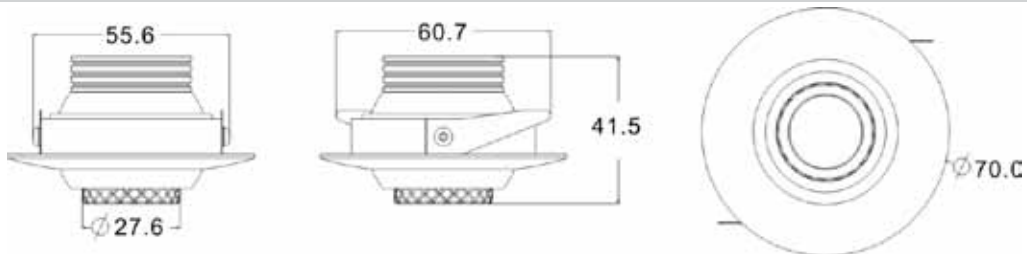

EN-DLI003-01

Cut-out: ø 56-65mm