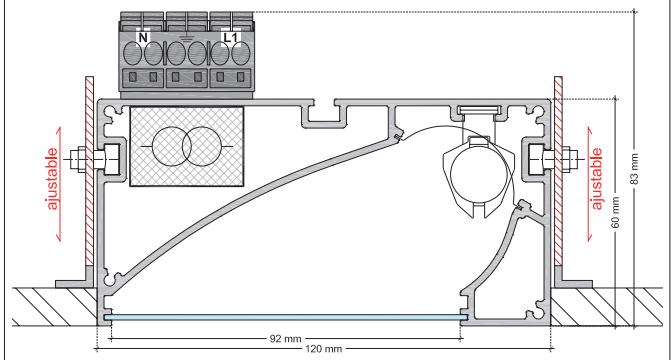

AML-T5/ FLUORESCENT TUBE T5 - Socket DT5

FINISH

Color Finishing Profil

Standard	Natural Anodised Aluminium
On request	Thermo-Enameling Powder Coating RAL Color Anodising Polished Aluminium Chrome or Gold Aspect Plywood

Glass Finishing

Standard	VER: Opaline Glass
On request	VERC: Clear Glass

ON REQUEST

Dimming Option	Dali, KNX Ask technical departement for more information