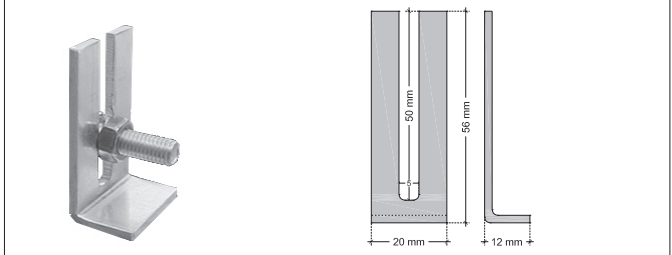

FIXATION : FIX

LIGHTING SOURCE

Lighting Source	Fluorescent Tube T5			
Ref	T5-549	T5-849	T5-1149	T5-1449
Voltage	220 - 240V	220 - 240V	220 - 240V	220 - 240V
Power	14W	21W	28W	35W
Beam Angle	360°	360°	360°	360°
Color Temperature	lm/Unit			
	2700K	2100 lm	2900 lm	3650 lm
	3000K	1200 lm	2100 lm	2900 lm
	4000K	1200 lm	2100 lm	2900 lm
Lifetime	48'000h			

CERTIFICAT

AGABEKOV

AGABEKOV SA Manufacture 6, ROUTE DE COMPOIS
CH-1222 VÉSENAZ - GENEVA - SWITZERLAND
Tel. +41 22 752 47 45 Fax. +41 22 752 37 08
E - mail: info@aaabekov.com

AGABEKOV SA Bureau d'etudes 6, ROUTE DE COMPOIS
CH-1222 VÉSENAZ - GENEVA - SWITZERLAND
Tel. +41 22 752 47 45 Fax. +41 22 752 37 08
Internet: www.aaabekov.com